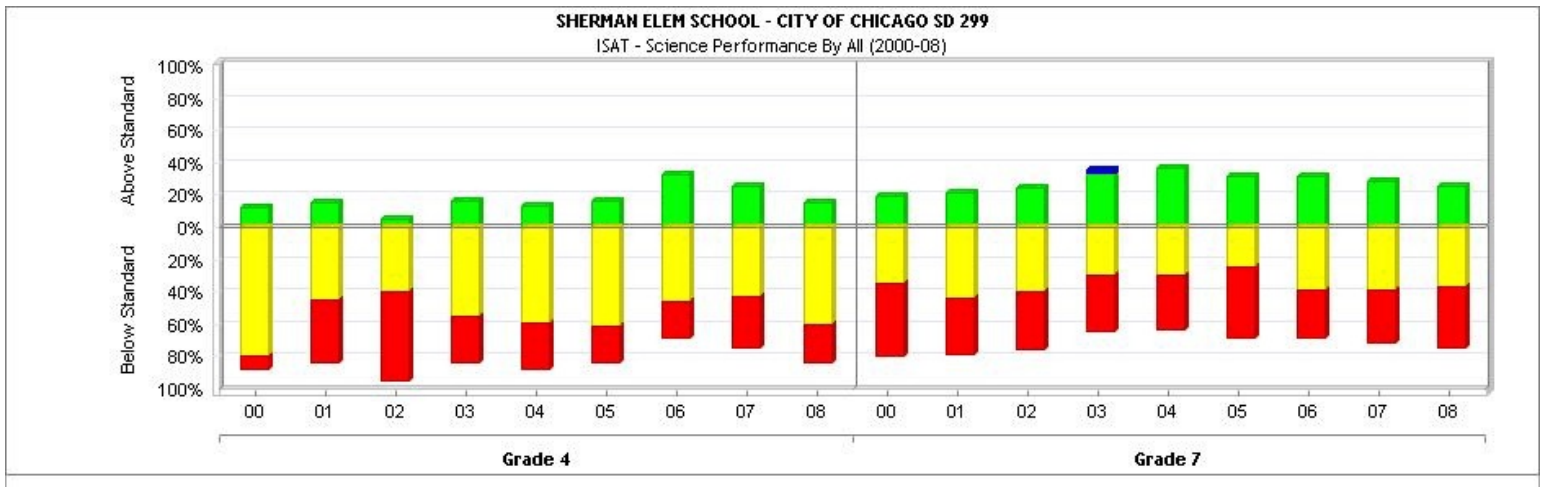

PURE FACT SHEET

More Renaissance 2010 myth-busting

Dramatic changes at Sherman School of Excellence ...and not the good kind
 CPS's latest "model" school is not exactly living up to its promise as "dramatically better".
 Overall ISAT scores have risen a modest 5.7%. But look at what else has been happening...

Sherman enrollment down

Sherman % mobility up

Science ISAT scores down

Sherman% low-income down

Sherman parent involvement rate down