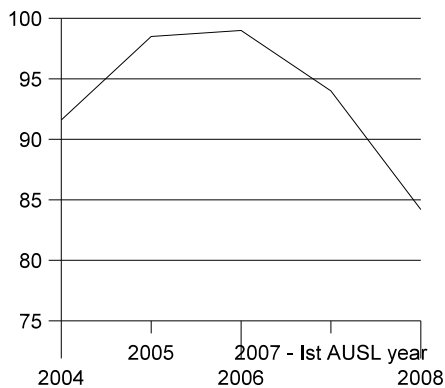

PURE FACT SHEET

More Renaissance 2010 myth-busting

Dramatic changes at Sherman School of Excellence ...and not the good kind
 CPS's latest "model" school is not exactly living up to its promise as "dramatically better".
 Overall ISAT scores have risen a modest 5.7%. But look at what else has been happening...

Sherman enrollment down

Sherman % mobility up

Science ISAT scores down

Sherman% low-income down

Sherman parent involvement rate down