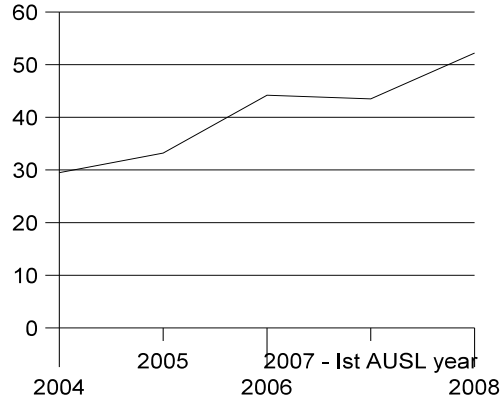

PURE FACT SHEET

More Renaissance 2010 myth-busting

Dramatic changes at Sherman School of Excellence ...and not the good kind
 CPS's latest "model" school is not exactly living up to its promise as "dramatically better".
 Overall ISAT scores have risen a modest 5.7%. But look at what else has been happening...

Sherman enrollment down

Sherman % mobility up

Science ISAT scores down

Sherman% low-income down

Sherman parent involvement rate down