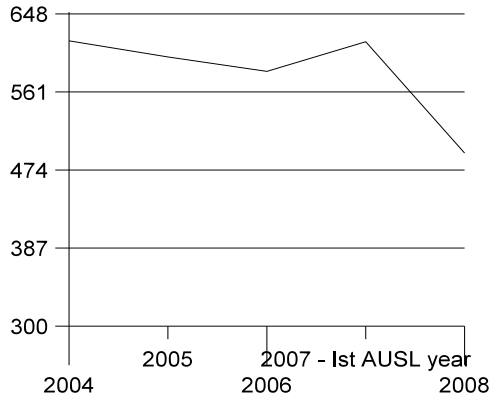

PURE FACT SHEET

More Renaissance 2010 myth-busting

Dramatic changes at Sherman School of Excellence ...and not the good kind
 CPS's latest "model" school is not exactly living up to its promise as "dramatically better".
 Overall ISAT scores have risen a modest 5.7%. But look at what else has been happening...

Sherman enrollment down

Sherman % mobility up

Science ISAT scores down

Sherman% low-income down

Sherman parent involvement rate down